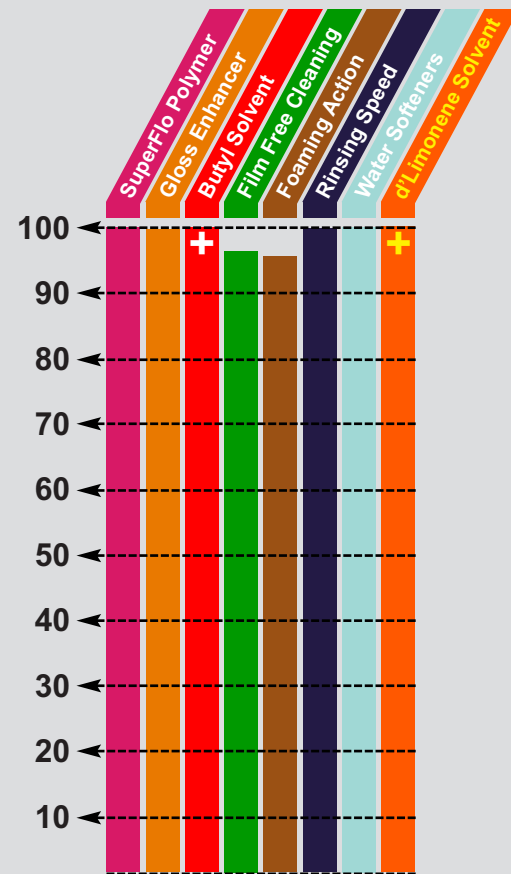

HOUSE WASH

Limonene

Citrus Solvent house wash for vinyl, aluminum and wood siding.

One drum pak of LIMONENE makes **110 GALLONS** of a heavy duty concentrate or **55 GALLONS** of a Severe Duty Extract.

Contains a heavy concentration of butyl solvents, 'buffered' heavy duty builders, surfactants, 'quick rinse' agents and silicone based gloss enhancers.

Available Sizes:

- 55 to 110 Gallon Drum Pak #LIM55 \$164.00
- 30 to 60 Gallon Drum Pak #LIM30 \$ 97.50
- 5 to 10 Gallon Drum Pak #LIM5 \$ 50.00

SHIPPING INCLUDED

To determine which product is best suited for you visit our website at www.envirospec.com